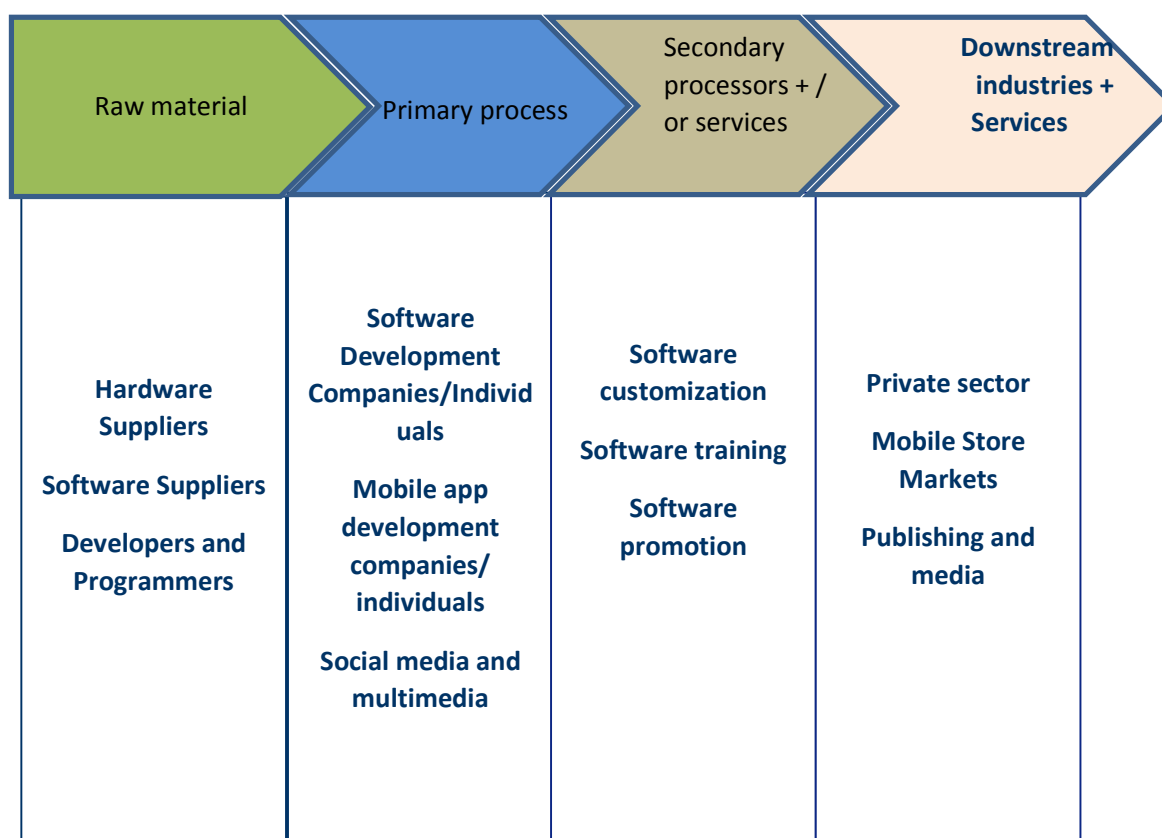

Cluster Name	ICT
Location	Gaza Governorate
Number of Establishments	65
Sector Contribution to GDP	5%<
Employment	1000
Value chain maturity	The value chain of this sector is considered to be mature
Gender	N/A
Population	2000000
Unemployment rate	43.9%
Support institutions	Chamber of Commerce, PITA
Cluster presence reason	Availability of skills

Cluster Value Chain

Cluster Map