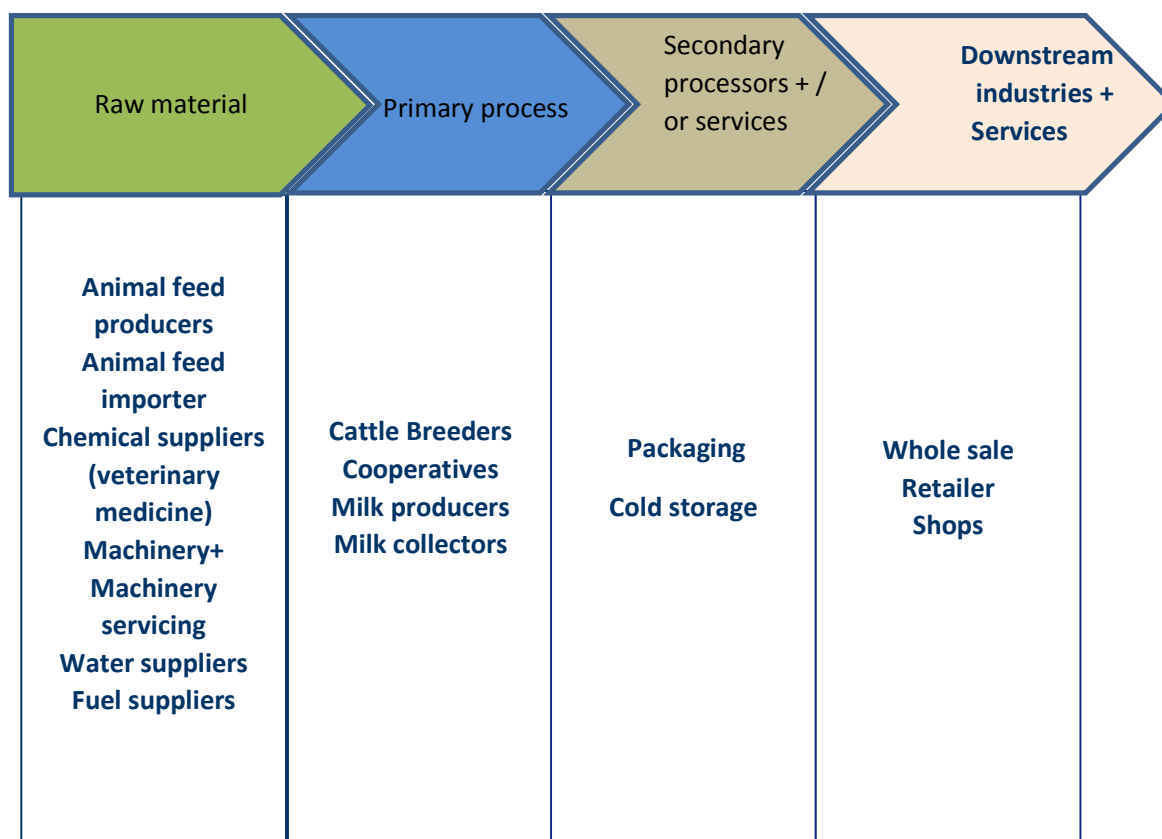

Cluster Name	Dairy production
Location	Gaza Governorate
Number of Establishments	15 factory and around 147 farm for producing milk
Sector Contribution to GDP	N/A
Employment	Around 1200
Value chain maturity	The value chain of this sector is considered to be mature
Gender	N/A
Population	2000000
Unemployment rate	43.9
Support institutions	Chamber of Commerce
Cluster presence reason	Availability of skills and natural resources

Cluster Value Chain

Cluster Map