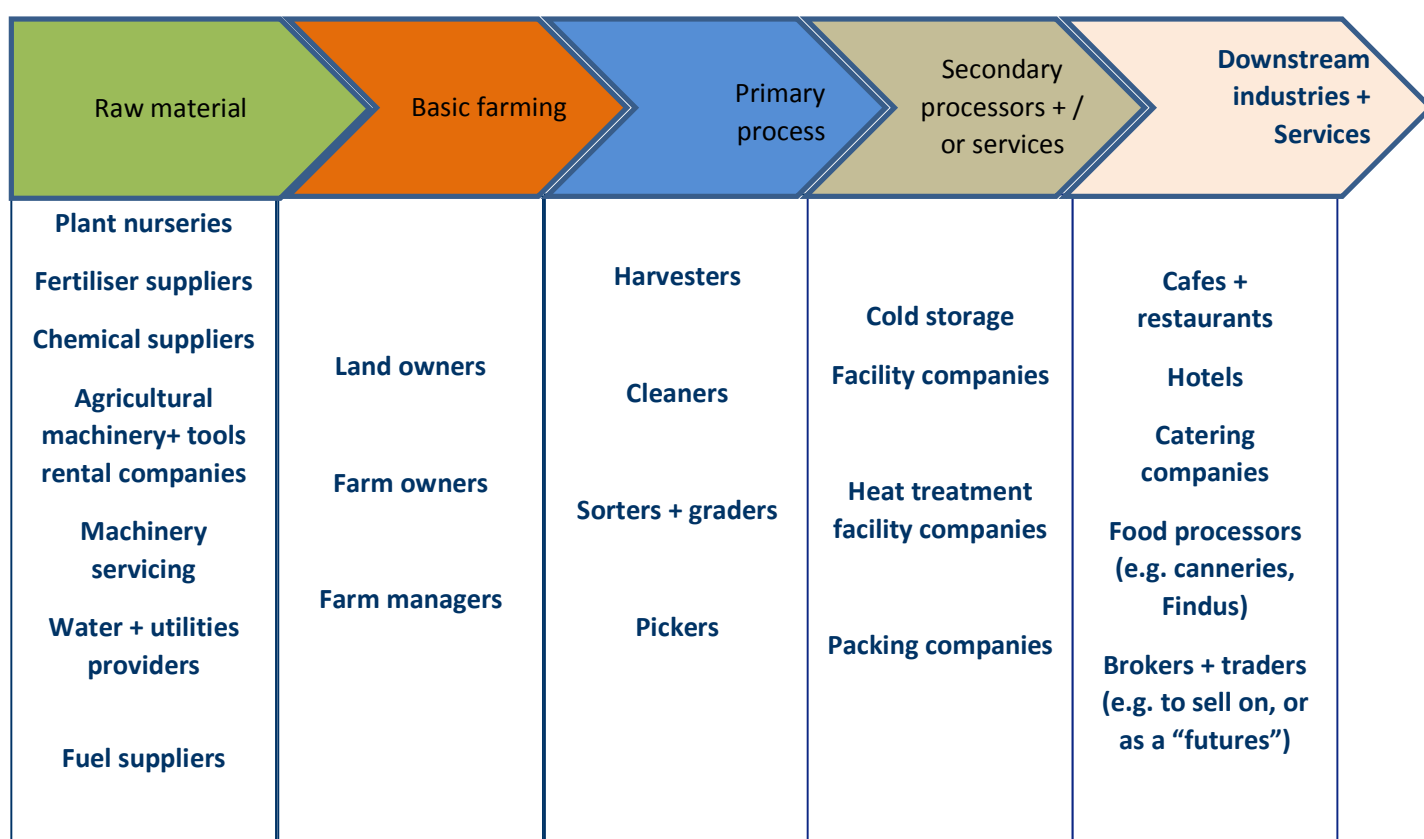

Cluster Name	Agriculture
Location	Jenin Governorate
Number of Establishments	321 registered entities in the chamber of commerce ,while there are many other that are not registered
Sector Contribution to GPD	4.9% nationwide
Employment	The sector is estimated to comprise of 35% of the workforce of the governorate.
Value chain maturity	The value chain of this sector is considered to be mature despite the lack of seeds and fertilizers development facilities which are mostly imported
Gender	25.5 % of the workforce are females while men represent 15.2%
Population	311,231
Unemployment rate	16.2%
Support institutions	Chamber of Commerce, cooperatives , Ministry of agriculture
Cluster presence reason	Availability of natural resources (land and water)

Cluster Value Chain

Cluster Map