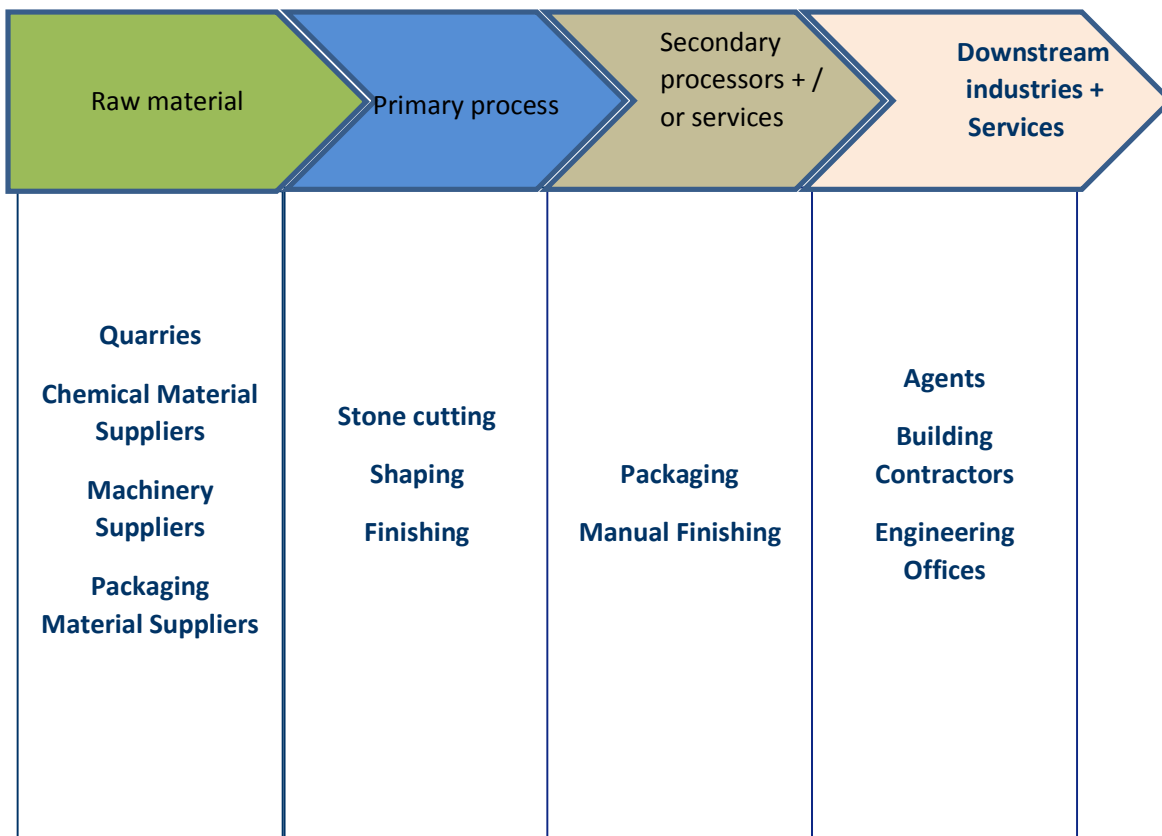

Cluster Name	Stone and Marble (supported by PSDCP)
Location	Bethlehem, Hebron Governorates
Number of Establishments	Around 500
Sector Contribution to GPD	5%
Employment	20,000
Value chain maturity	The value chain of this sector is considered to be mature
Gender	N/A
Population	706,508 in Hebron and 216114 in Bethlehem
Unemployment rate	20.6% for each of the two governorates
Support institutions	Chamber of Commerce , stone and marble union, Palestine polytechnic university
Cluster presence reason	Availability of natural resources

Cluster Value Chain

Cluster Map