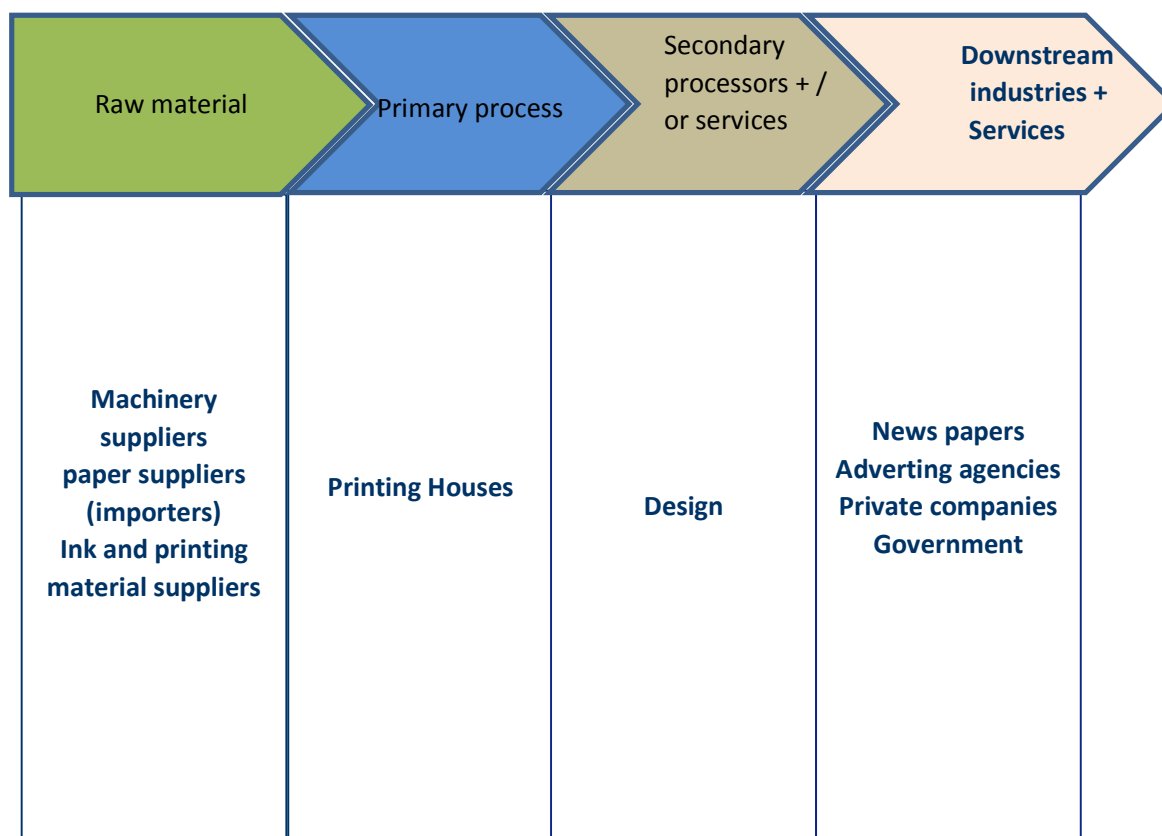

<b>Cluster Name</b>	Printing and advertisement Cluster
<b>Location</b>	Ramallah Governorate
<b>Number of Establishments</b>	135 according to the chamber of commerce numbers
<b>Sector Contribution to GPD</b>	N/A
<b>Employment</b>	Around 2000 employees
<b>Value chain maturity</b>	The value chain of this sector is considered to be mature
<b>Gender</b>	N/A
<b>Population</b>	348,110
<b>Unemployment rate</b>	14.6%
<b>Support institutions</b>	Chamber of Commerce, Paper industries union
<b>Cluster presence reason</b>	Availability of skills and presence of big companies

## Cluster Value Chain