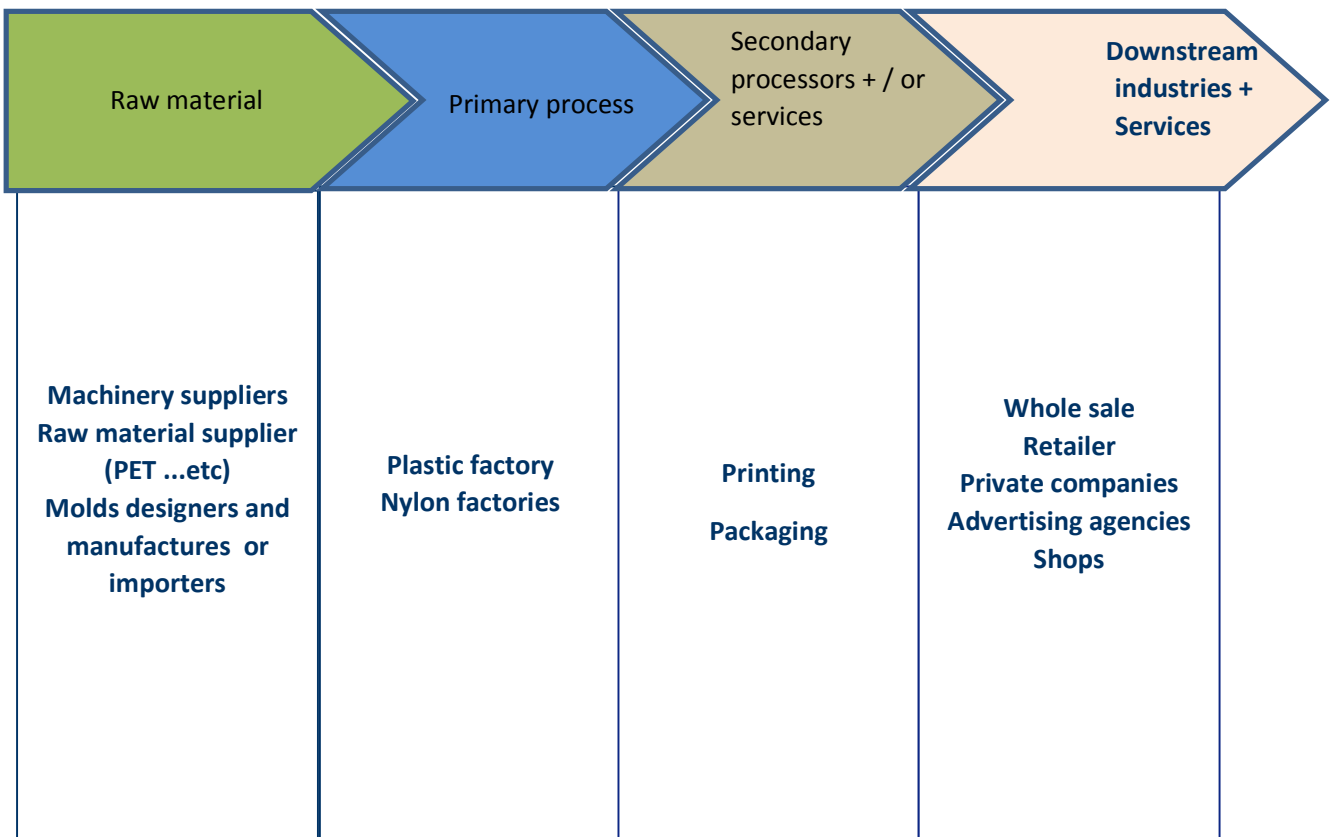

Cluster Name	Plastic Industries
Location	Hebron Governorates
Number of Establishments	98
Sector Contribution to GPD	N/A
Employment	Around 500
Value chain maturity	The value chain of this sector is considered to be mature
Gender	This sector depends only on men's workforce
Population	706,508 Hebron
Unemployment rate	20.6%
Support institutions	Chamber of Commerce
Cluster presence reason	Availability of natural resources

Cluster Value Chain

Cluster Map