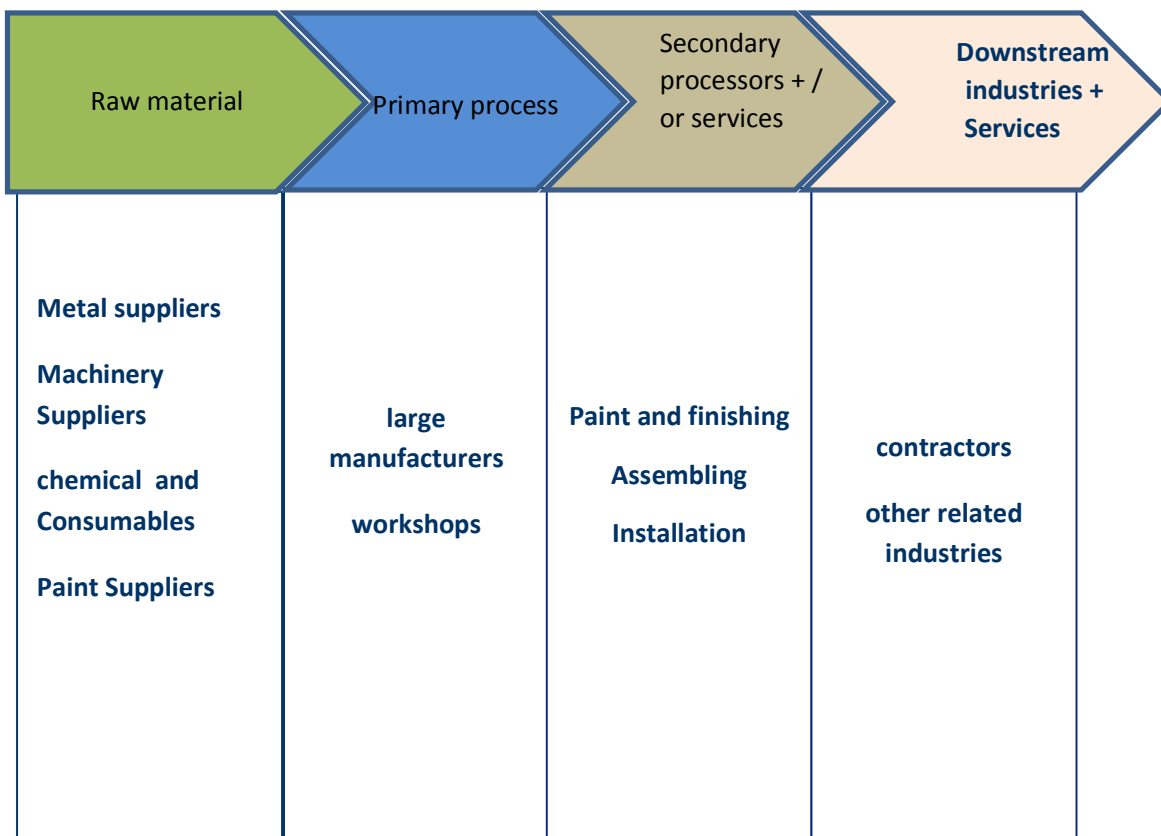

<b>Cluster Name</b>	Metallic Industries
<b>Location</b>	Hebron Governorates
<b>Number of Establishments</b>	570
<b>Sector Contribution to GPD</b>	N/A
<b>Employment</b>	Around 2,800
<b>Value chain maturity</b>	The value chain of this sector is considered to be mature
<b>Gender</b>	This sector depends only on men's workforce
<b>Population</b>	706,508 Hebron
<b>Unemployment rate</b>	20.6%
<b>Support institutions</b>	Chamber of Commerce
<b>Cluster presence reason</b>	Availability of Skilled labour

## Cluster Value Chain