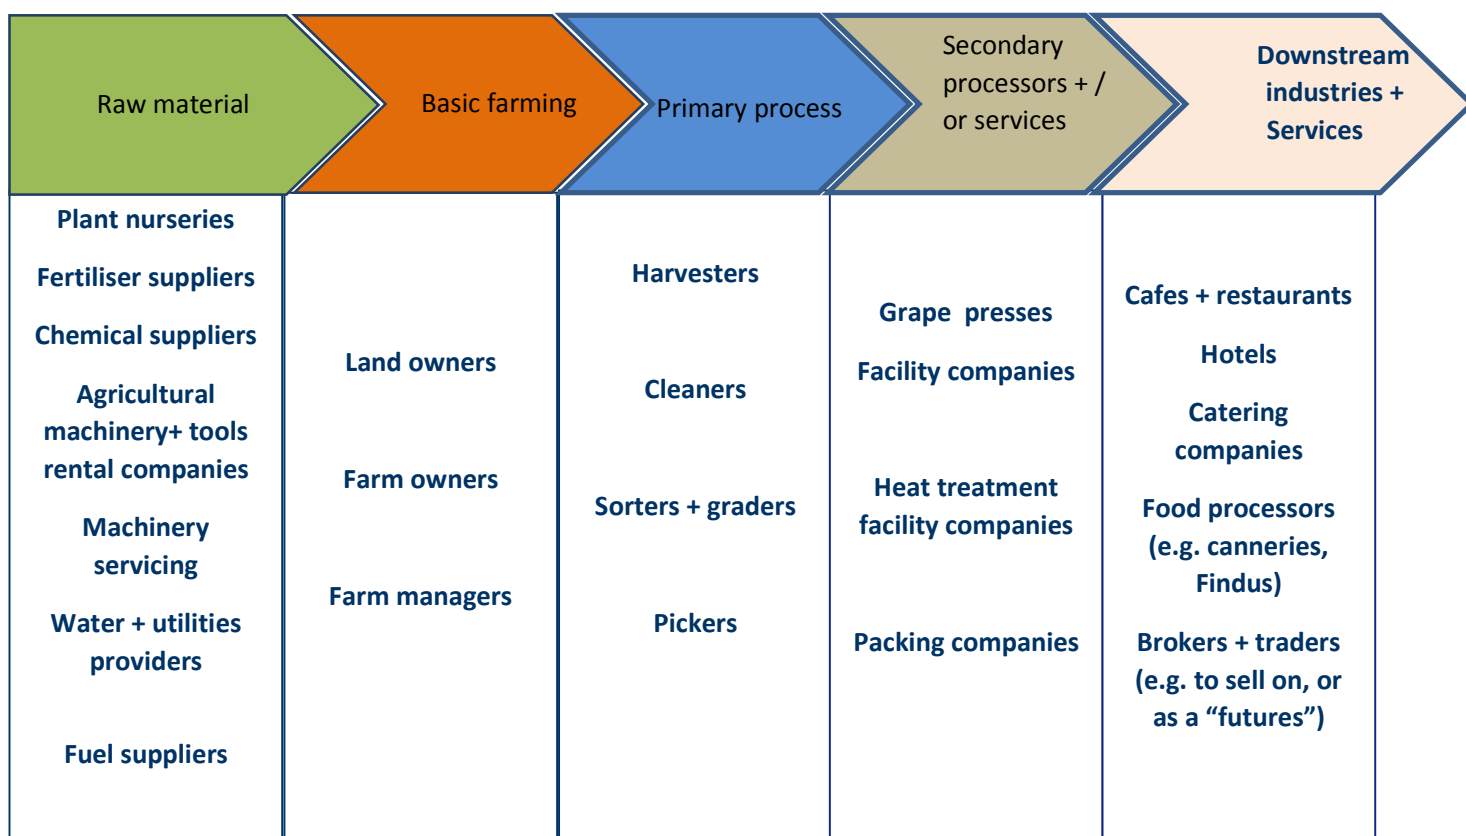

Cluster Name	Grape (the sector is not organized yet)
Location	Hebron Governorates
Number of Establishments	300
Sector Contribution to GDP	N/A
Employment	3,000 during the session
Value chain maturity	The value chain of this sector is considered to be mature
Gender	High dependency on female workforce
Population	706,508 Hebron
Unemployment rate	20.6%
Support institutions	Chamber of Commerce, cooperatives, ministry of agriculture
Cluster presence reason	Availability of natural resources

Cluster Value Chain

Cluster Map