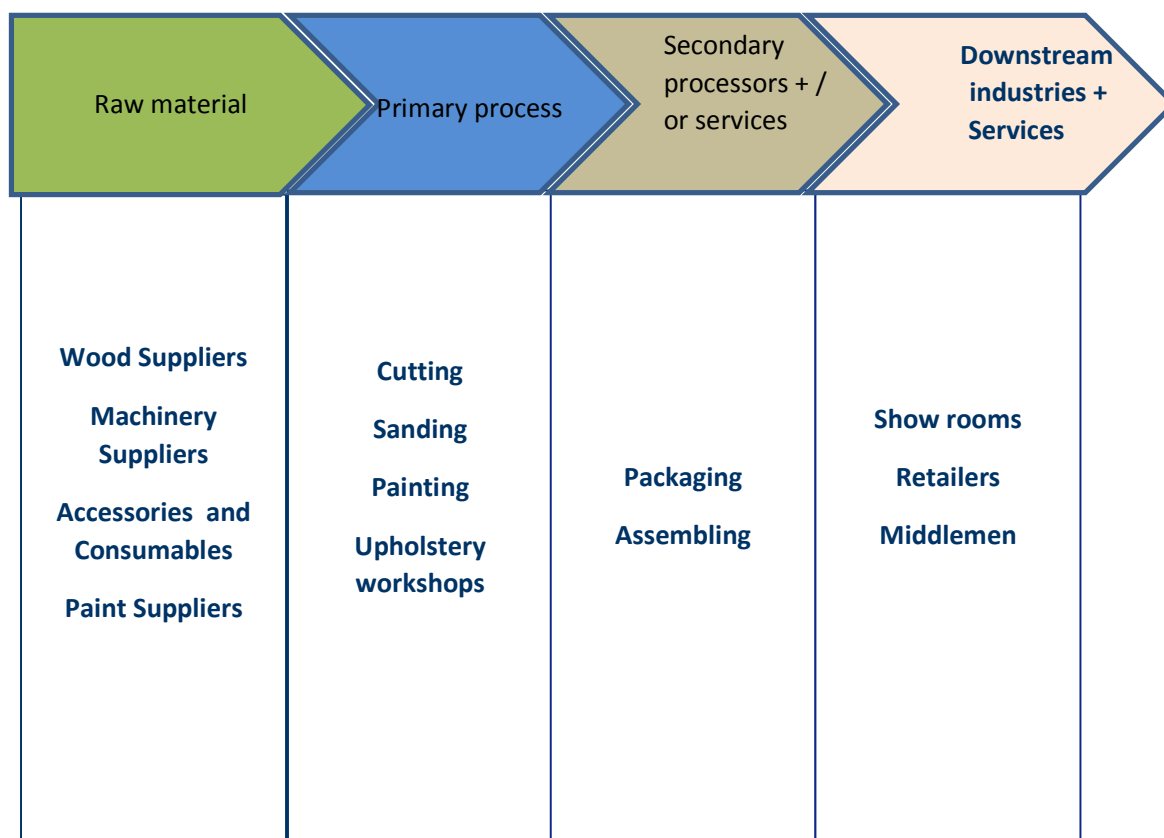

<b>Cluster Name</b>	Furniture
<b>Location</b>	Gaza Governorate
<b>Number of Establishments</b>	600
<b>Sector Contribution to GDP</b>	4.7%
<b>Employment</b>	5500
<b>Value chain maturity</b>	The value chain of this sector is considered to be mature
<b>Gender</b>	N/A
<b>Population</b>	2000000
<b>Unemployment rate</b>	43.9%
<b>Support institutions</b>	Chamber of Commerce, wood industries union
<b>Cluster presence reason</b>	Availability of skills and proximity of the market

## Cluster Value Chain