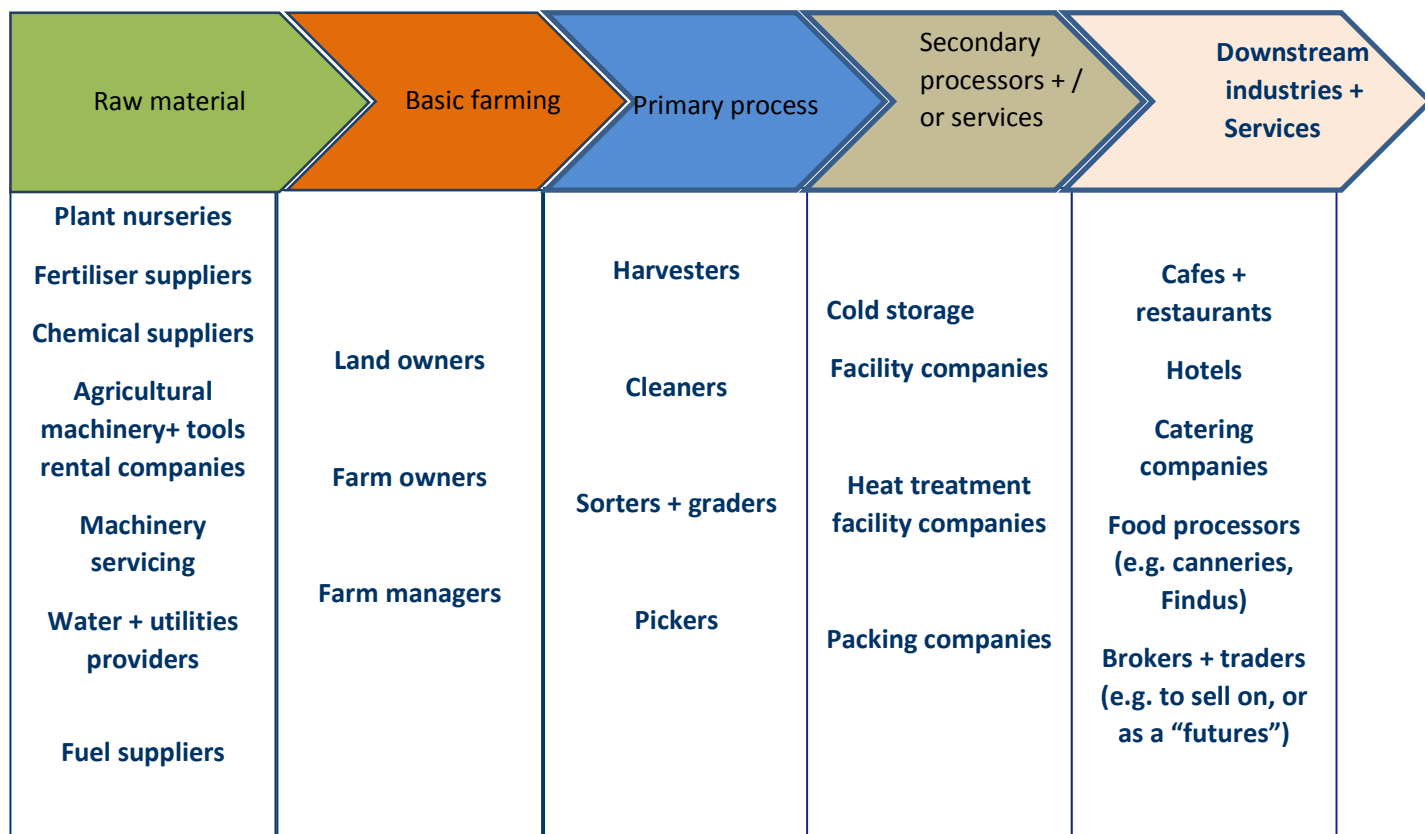

<b>Cluster Name</b>	Dates Cluster
<b>Location</b>	Jericho Governorate
<b>Number of Establishments</b>	50
<b>Sector Contribution to GPD</b>	N/a
<b>Employment</b>	300
<b>Value chain maturity</b>	The value chain of this sector is considered to be mature
<b>Gender</b>	N/A
<b>Population</b>	52,154
<b>Unemployment rate</b>	17.9%
<b>Support institutions</b>	Chamber of Commerce, cooperatives, ministry of agriculture
<b>Cluster presence reason</b>	Climate

## Cluster Value Chain