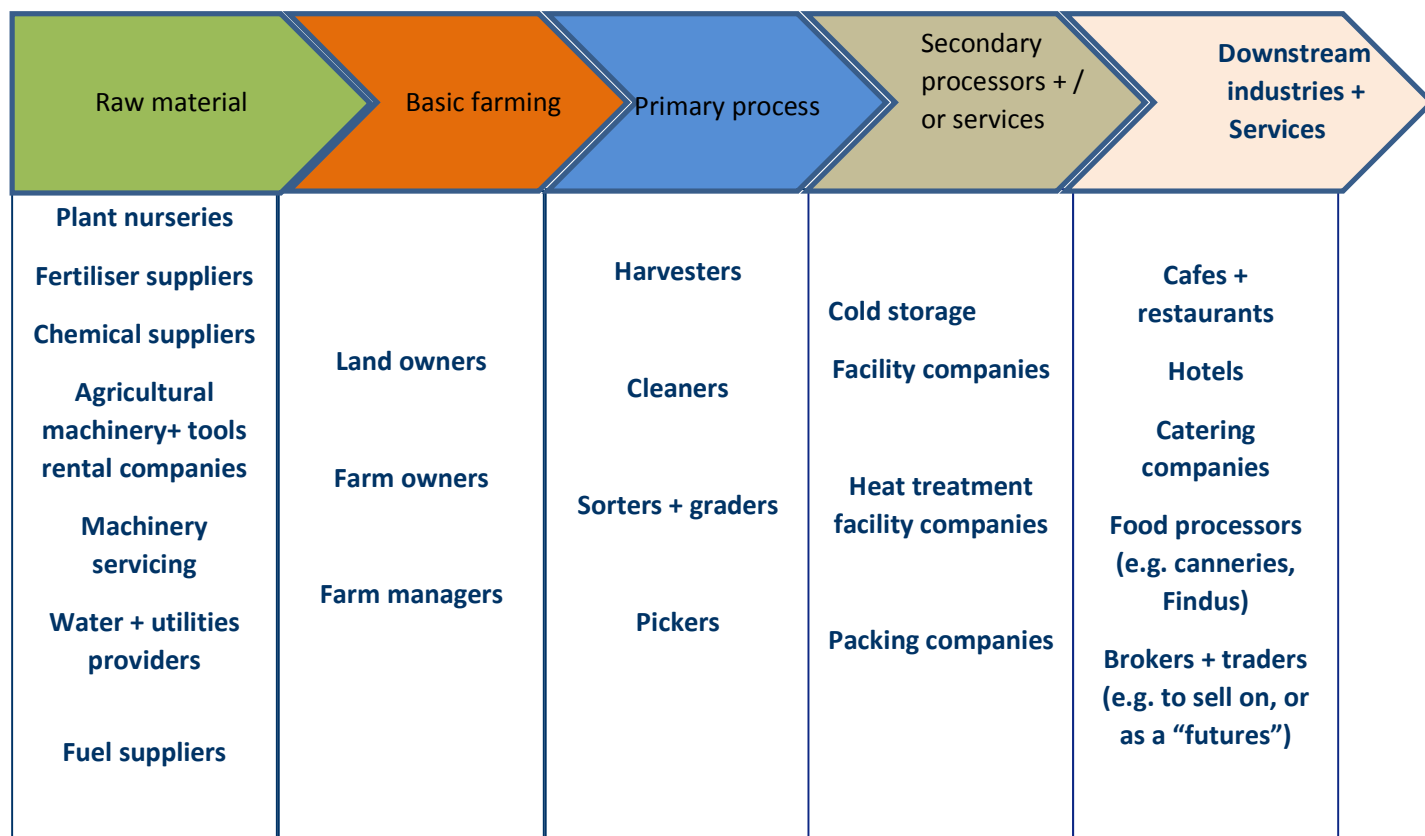

Cluster Name	Agriculture cluster
Location	Jericho Governorate
Number of Establishments	420 according to the chamber of commerce numbers
Sector Contribution to GPD	N/a
Employment	The sector is estimated to comprise of 45% of the workforce of governorate.
Value chain maturity	The value chain of this sector is considered to be mature
Gender	19.7 % of the work force are females while men represent 34.3%
Population	52,154
Unemployment rate	17.9%
Support institutions	Chamber of Commerce, cooperatives, ministry of agriculture
Cluster presence reason	Climate, availability of natural resources (land and water)

Cluster Value Chain

Cluster Map