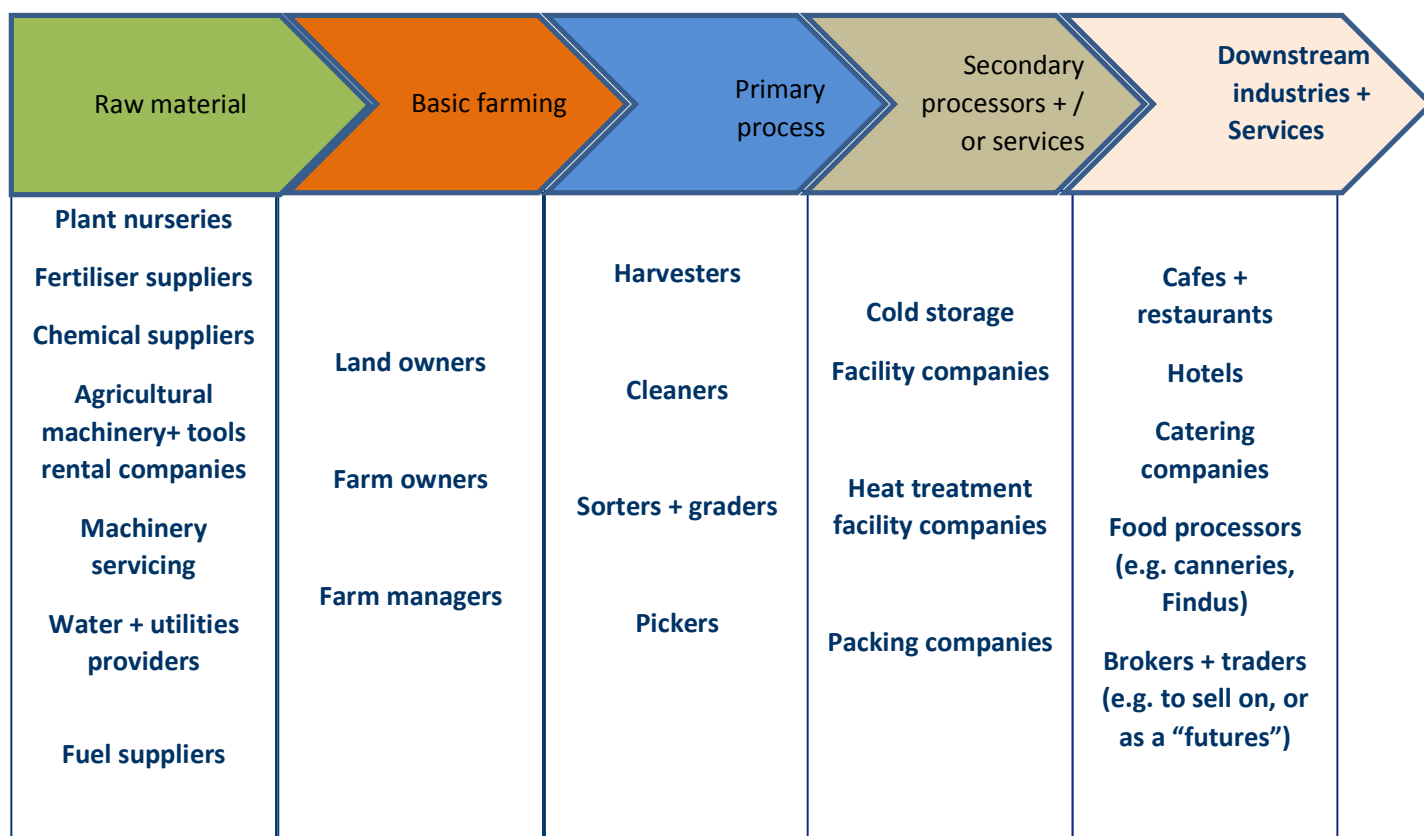

Cluster Name	Agriculture
Location	Toulkarem Governorate
Number of Establishments	277 according to the chamber of commerce numbers
Sector Contribution to GPD	4.9% nationwide
Employment	The sector is estimated to comprise of 20% of the workforce of the governorate.
Value chain maturity	The value chain of this sector is considered to be mature despite the lack of seeds and fertilizers development facilities which are mostly imported
Gender	13.7% of the workforce are females while men represent 13.3%
Population	182,053
Unemployment rate	13.5%
Support institutions	Chamber of Commerce, cooperatives , Ministry of agriculture
Cluster presence reason	Availability of natural resources (land and water)

Cluster Value Chain

Cluster Map