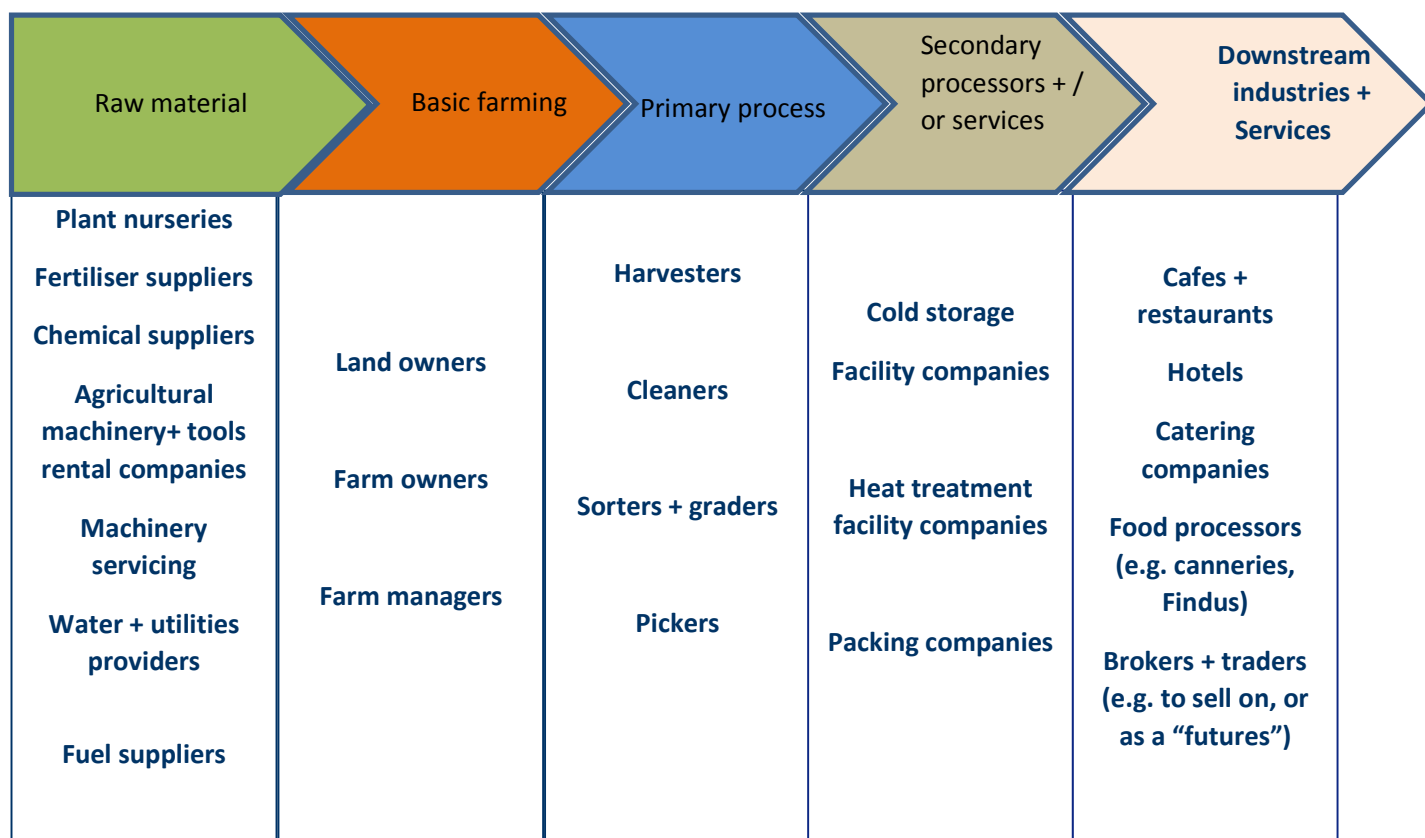

Cluster Name	Agriculture
Location	Gaza Governorate
Number of Establishments	There is specific data at the moment
Sector Contribution to GDP	4.9%
Employment	44726 according to the authorities in Gaza
Value chain maturity	The value chain of this sector is considered to be mature
Gender	8% of the work force are females while men represent 6.4%
Population	2000000
Unemployment rate	43.9%
Support institutions	Chamber of Commerce, cooperatives
Cluster presence reason	Availability natural resources

Cluster Value Chain

Cluster Map